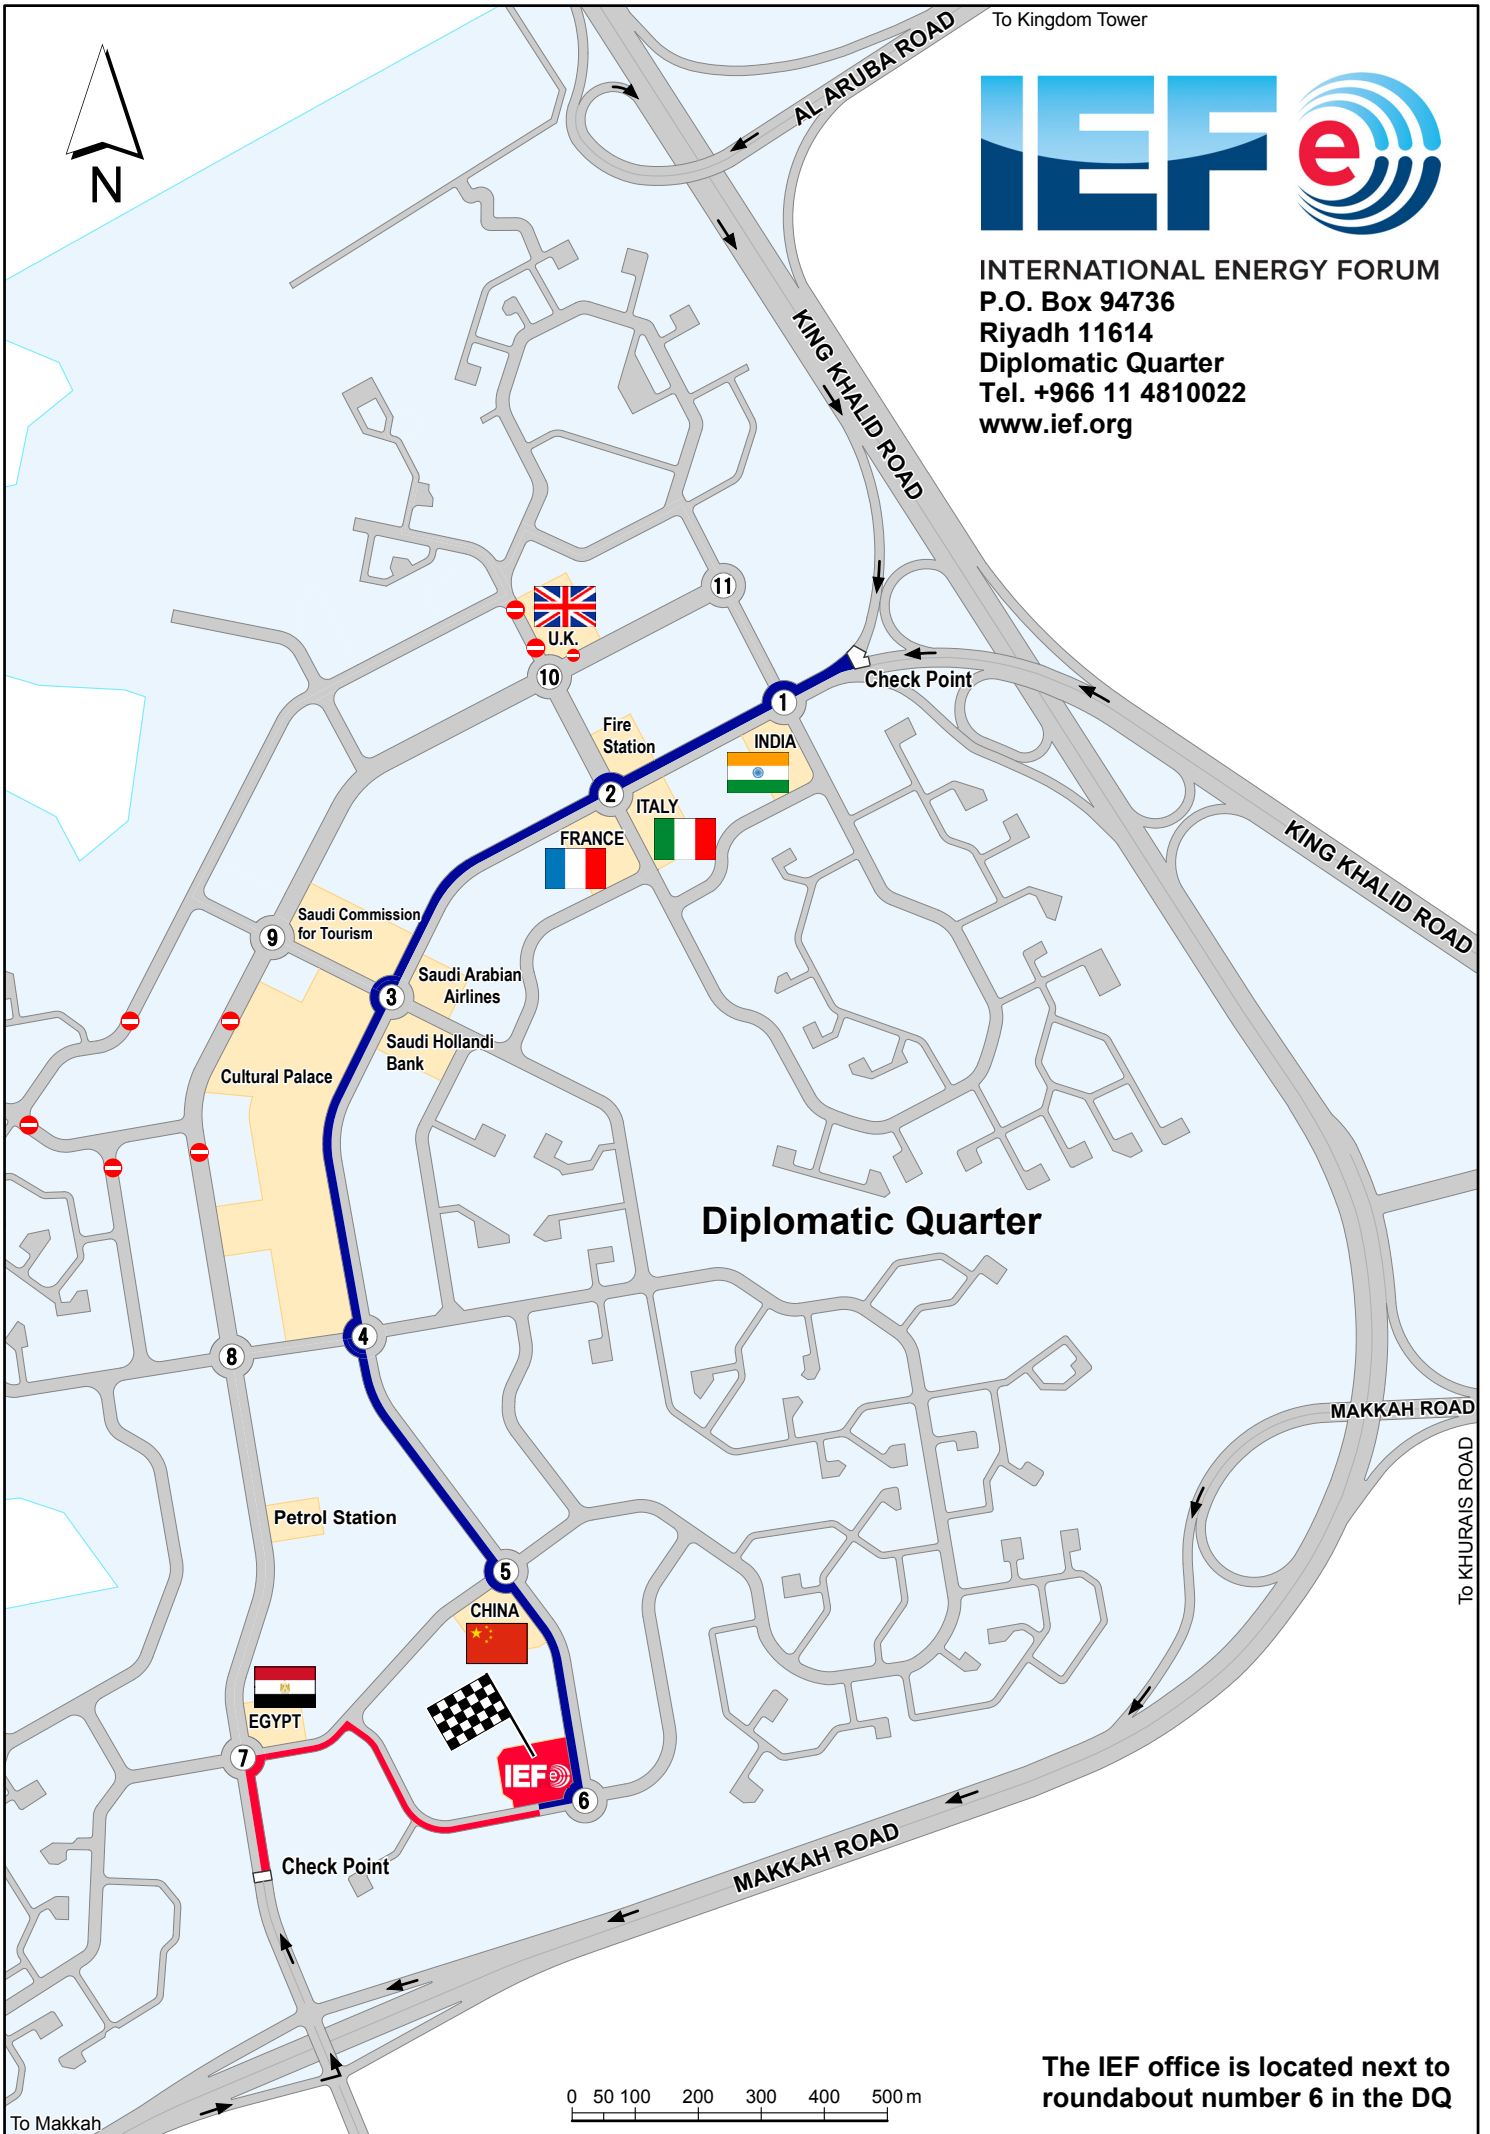

To Kingdom Tower

INTERNATIONAL ENERGY FORUM
P.O. Box 94736
Riyadh 11614
Diplomatic Quarter
Tel. +966 11 4810022
www.ief.org

The IEF office is located next to roundabout number 6 in the DQ